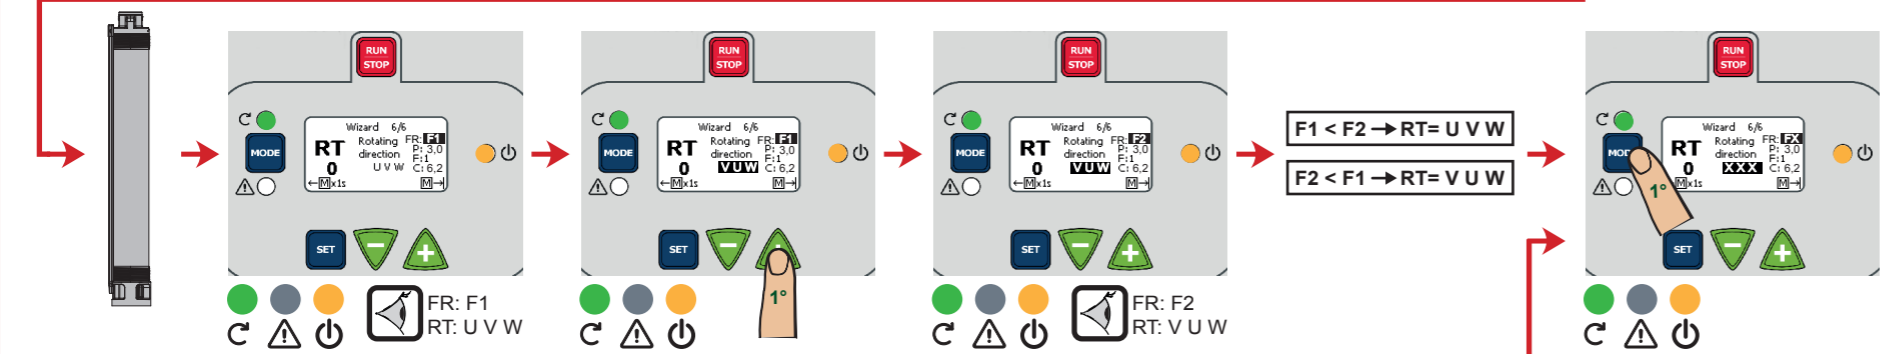

# QUICK GUIDE

Eq.05/15 - 60171001

40°C Max  
4°C Min

50°C Max  
0°C Min

Information icon

Person at laptop

Weather icons: Rain (X), Sun (Y), Warning (!

House icon (Y)

Red arrow pointing right

WIZARD

AD M/T X.X - AD T/T X.X

AD M/M 1.1

AD M/M 1.5 - AD M/M 1.8

AD M/T X.X - AD T/T X.X

OK

NO