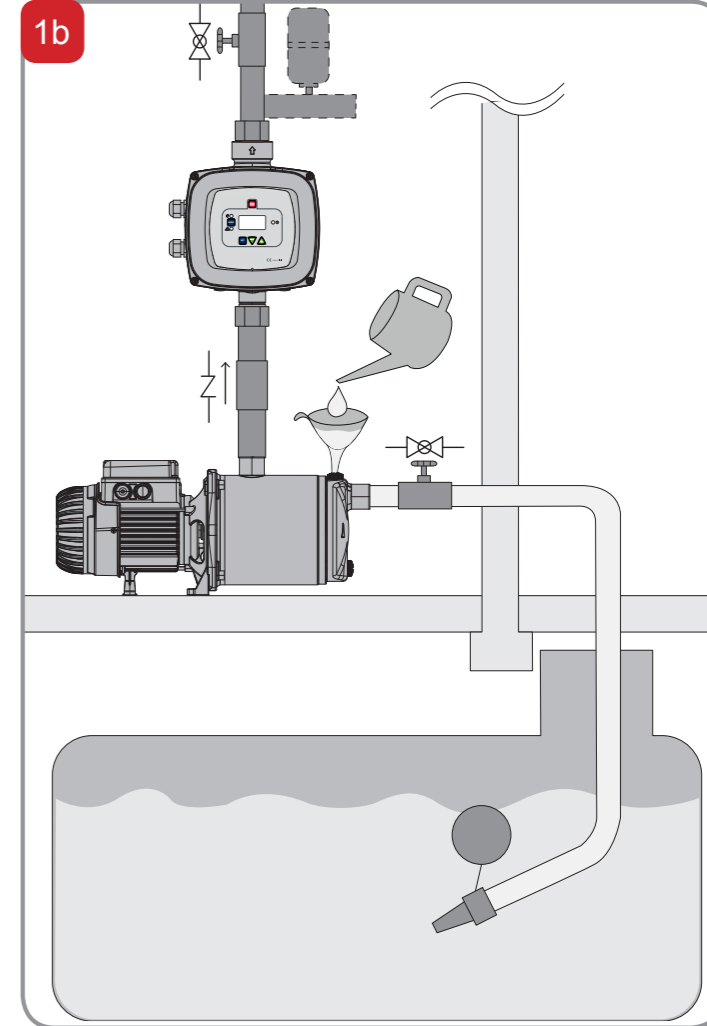

# QUICK GUIDE

Eq.05/15 - 60171001

40°C Max  
4°C Min

50°C Max  
0°C Min

Information icon

Person at laptop

Weather icons: Rain (X), Sun (Y), Warning (!

House icon (Y)

Red arrow pointing right

WIZARD

AD M/T X.X - AD T/T X.X

AD M/M 1.1

AD M/M 1.5 - AD M/M 1.8

AD M/T X.X - AD T/T X.X

OK

NO