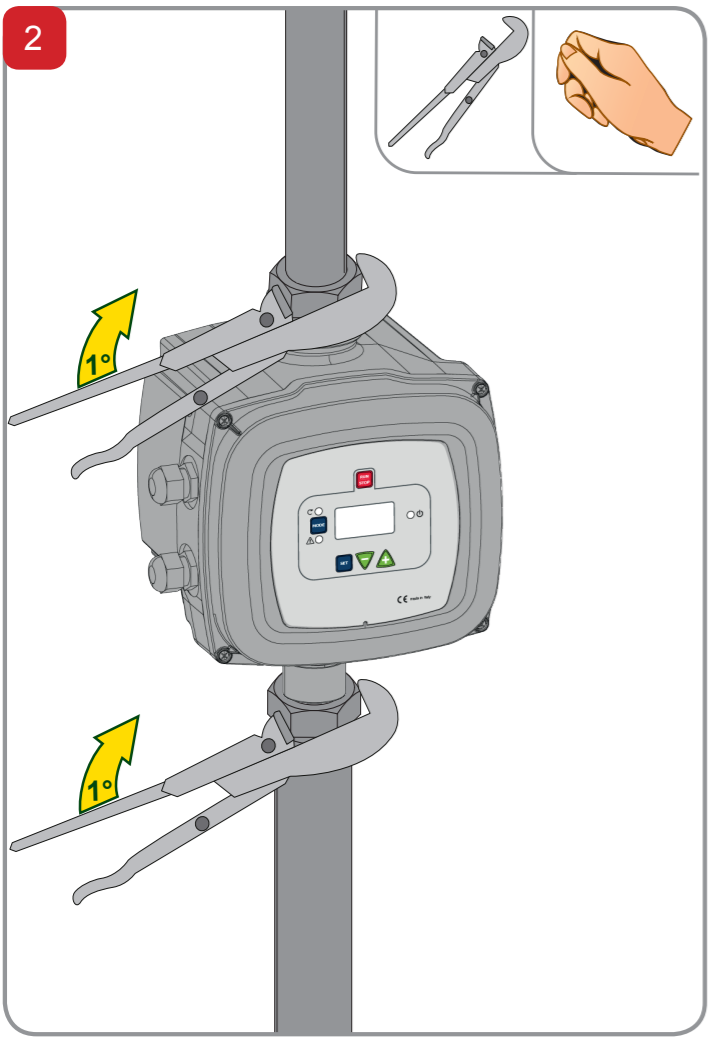

# QUICK GUIDE

Eq.05/15 - 60171001

40°C Max  
4°C Min

50°C Max  
0°C Min

Information icon

Person at laptop

Weather icons: Rain (X), Sun (Y), Warning (!

House icon (Y)

Red arrow pointing right

WIZARD

AD M/T X.X - AD T/T X.X

AD M/M 1.1

AD M/M 1.5 - AD M/M 1.8

AD M/T X.X - AD T/T X.X

OK

NO