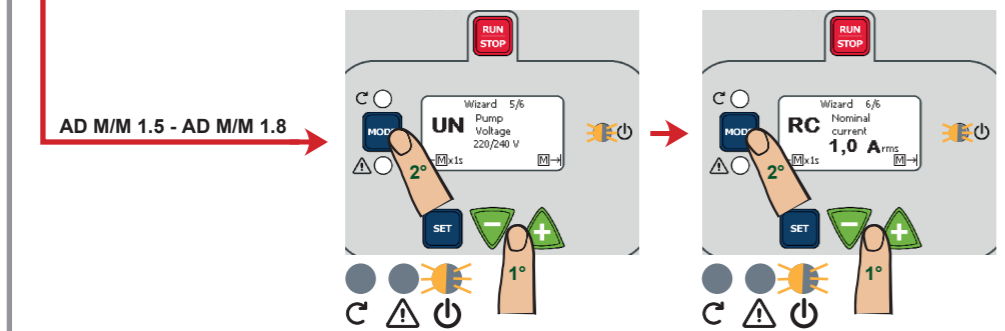

# QUICK GUIDE

Eq.05/15 - 60171001

40°C Max  
4°C Min

50°C Max  
0°C Min

Information icon

Person at laptop

Weather icons: Rain (X), Sun (Y), Warning (!

House icon (Y)

Red arrow pointing right

WIZARD

AD M/T X.X - AD T/T X.X

AD M/M 1.1

AD M/M 1.5 - AD M/M 1.8

AD M/T X.X - AD T/T X.X

OK

NO