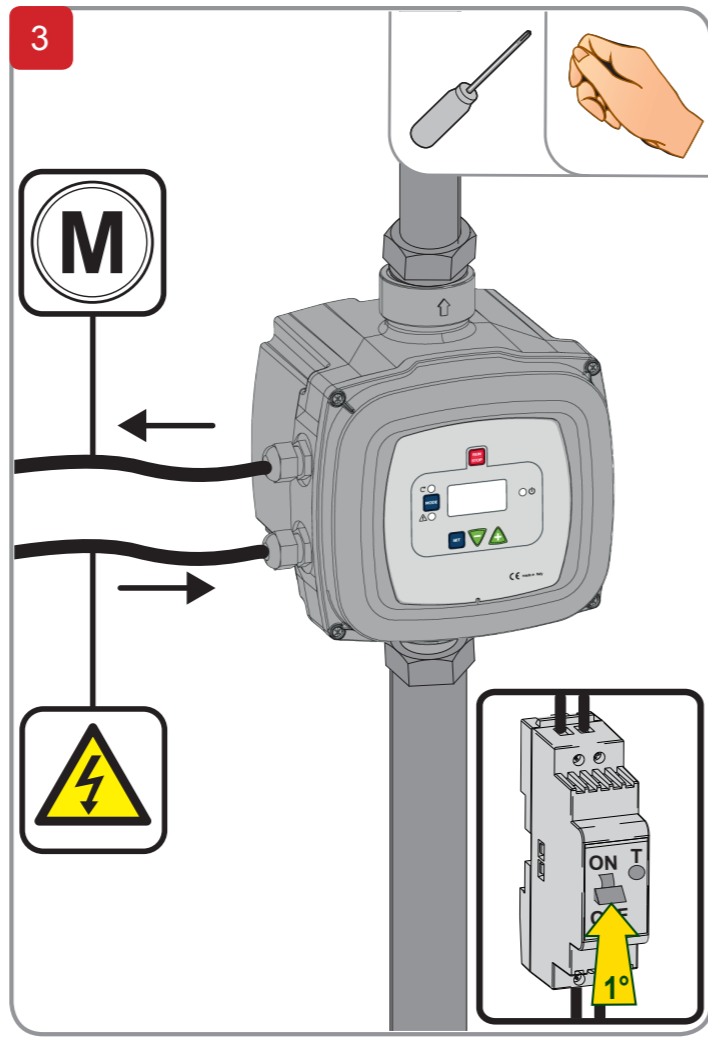

# QUICK GUIDE

Eq.05/15 - 60171001

40°C Max  
4°C Min

50°C Max  
0°C Min

Information icon

Person at laptop

Weather icons: Rain (X), Sun (Y), Warning (!

House icon (Y)

Red arrow pointing right

WIZARD

AD M/T X.X - AD T/T X.X

AD M/M 1.1

AD M/M 1.5 - AD M/M 1.8

AD M/T X.X - AD T/T X.X

OK

NO