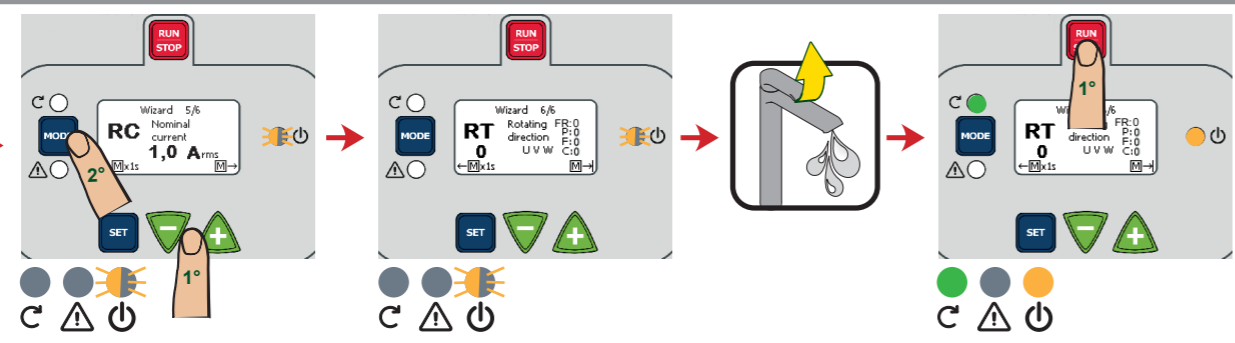

# QUICK GUIDE

Eq.05/15 - 60171001

40°C Max  
4°C Min

50°C Max  
0°C Min

Information icon

Person at laptop

Weather icons: Rain (X), Sun (Y), Warning (!

House icon (Y)

Red arrow pointing right

WIZARD

AD M/T X.X - AD T/T X.X

AD M/M 1.1

AD M/M 1.5 - AD M/M 1.8

AD M/T X.X - AD T/T X.X

OK

NO