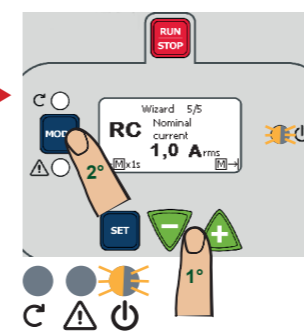

# QUICK GUIDE

Eq.05/15 - 60171001

40°C Max  
4°C Min

50°C Max  
0°C Min

Information icon

Person at laptop

Weather icons: Rain (X), Sun (Y), Warning (!

House icon (Y)

Red arrow pointing right

WIZARD

AD M/T X.X - AD T/T X.X

AD M/M 1.1

AD M/M 1.5 - AD M/M 1.8

AD M/T X.X - AD T/T X.X

OK

NO