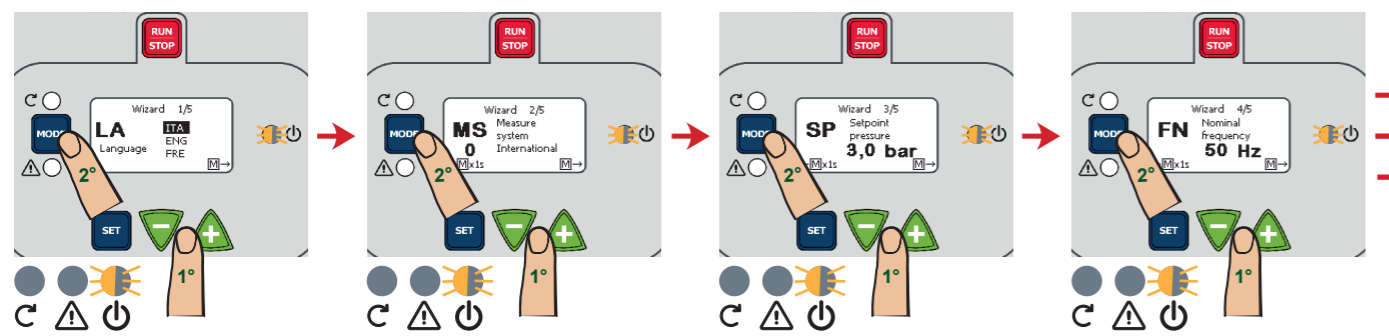

# QUICK GUIDE

Eq.05/15 - 60171001

40°C Max  
4°C Min

50°C Max  
0°C Min

Information icon

Person at laptop

Weather icons: Rain (X), Sun (Y), Warning (!

House icon (Y)

Red arrow pointing right

WIZARD

AD M/T X.X - AD T/T X.X

AD M/M 1.1

AD M/M 1.5 - AD M/M 1.8

AD M/T X.X - AD T/T X.X

OK

NO