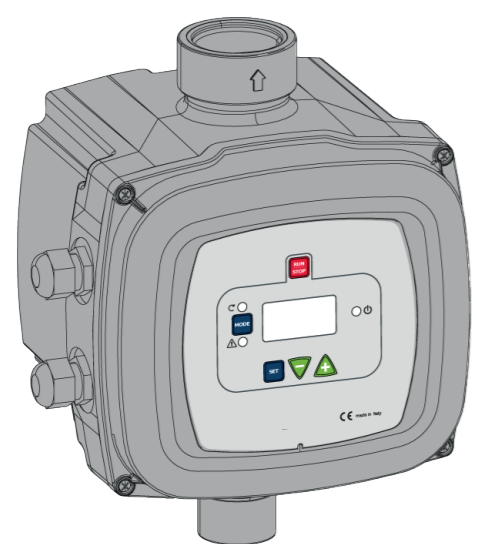

# QUICK GUIDE

Eq.05/15 - 60171001

40°C Max  
4°C Min

50°C Max  
0°C Min

Information icon

Person at laptop

Weather icons: Rain (X), Sun (Y), Warning (!

House icon (Y)

Red arrow pointing right

WIZARD

AD M/T X.X - AD T/T X.X

AD M/M 1.1

AD M/M 1.5 - AD M/M 1.8

AD M/T X.X - AD T/T X.X

OK

NO