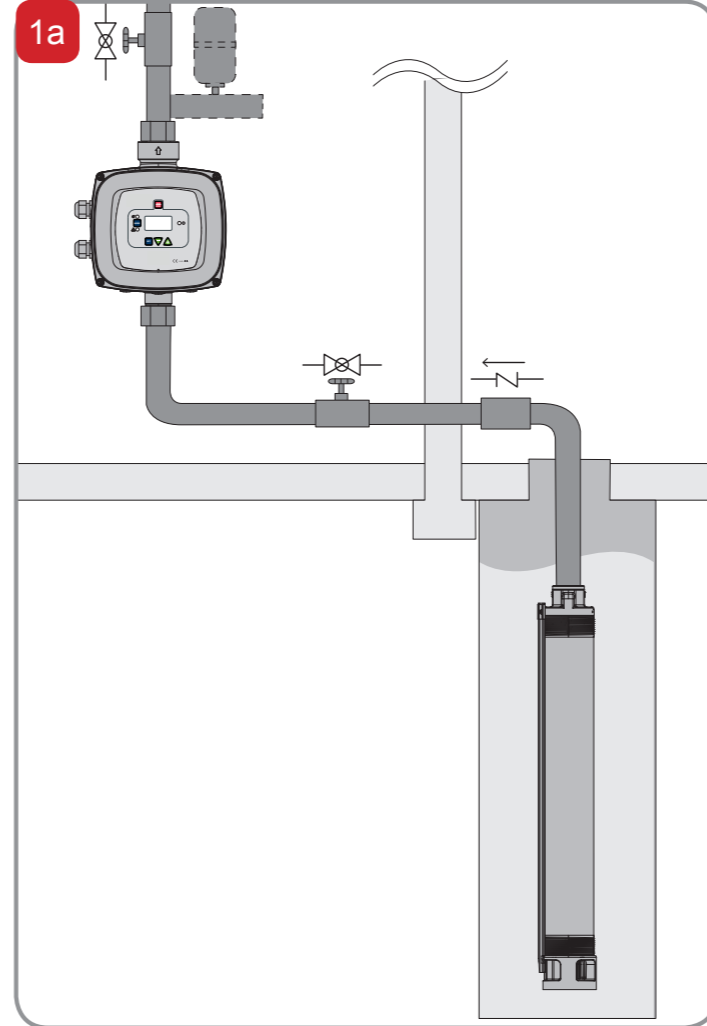

# QUICK GUIDE

Eq.05/15 - 60171001

40°C Max  
4°C Min

50°C Max  
0°C Min

Information icon

Person at laptop

Weather icons: Rain (X), Sun (Y), Warning (!

House icon (Y)

Red arrow pointing right

WIZARD

AD M/T X.X - AD T/T X.X

AD M/M 1.1

AD M/M 1.5 - AD M/M 1.8

AD M/T X.X - AD T/T X.X

OK

NO